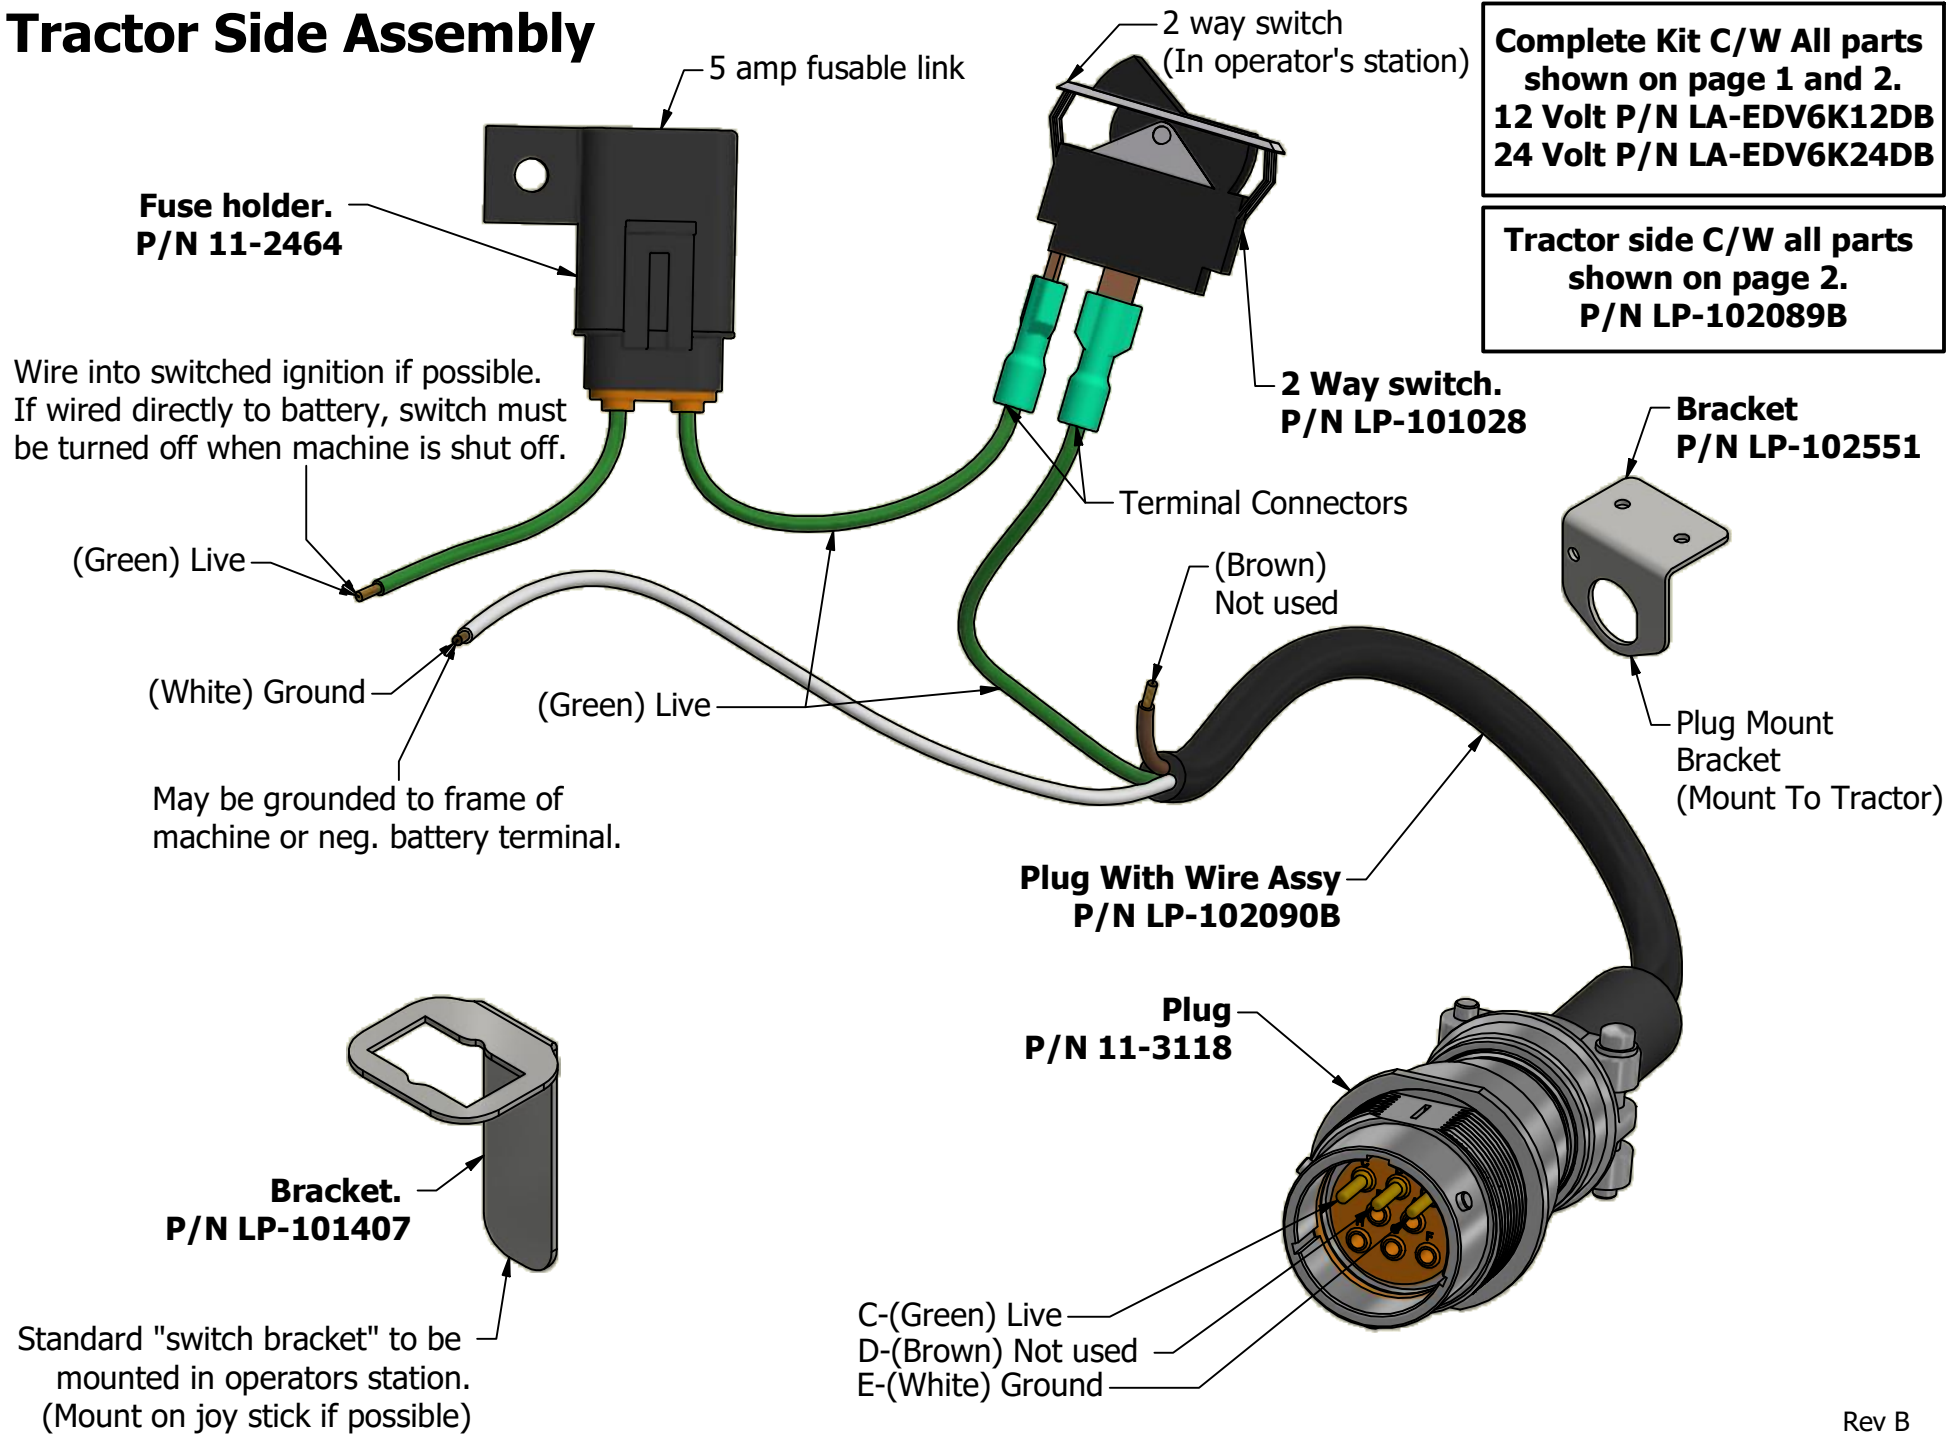

Single Diverter Valve Plumbing & Electrical Directions

Complete Kit C/W All parts shown on page 1 and 2.
12 Volt P/N LA-EDV6K12DB
24 Volt P/N LA-EDV6K24DB

All hydraulic ports on diverter valve are #10 ORB.

Tractor Side Assembly

**Complete Kit C/W All parts shown on page 1 and 2.
12 Volt P/N LA-EDV6K12DB
24 Volt P/N LA-EDV6K24DB**

**Tractor side C/W all parts shown on page 2.
P/N LP-102089B**

Diverter Valve Electrical Diagram