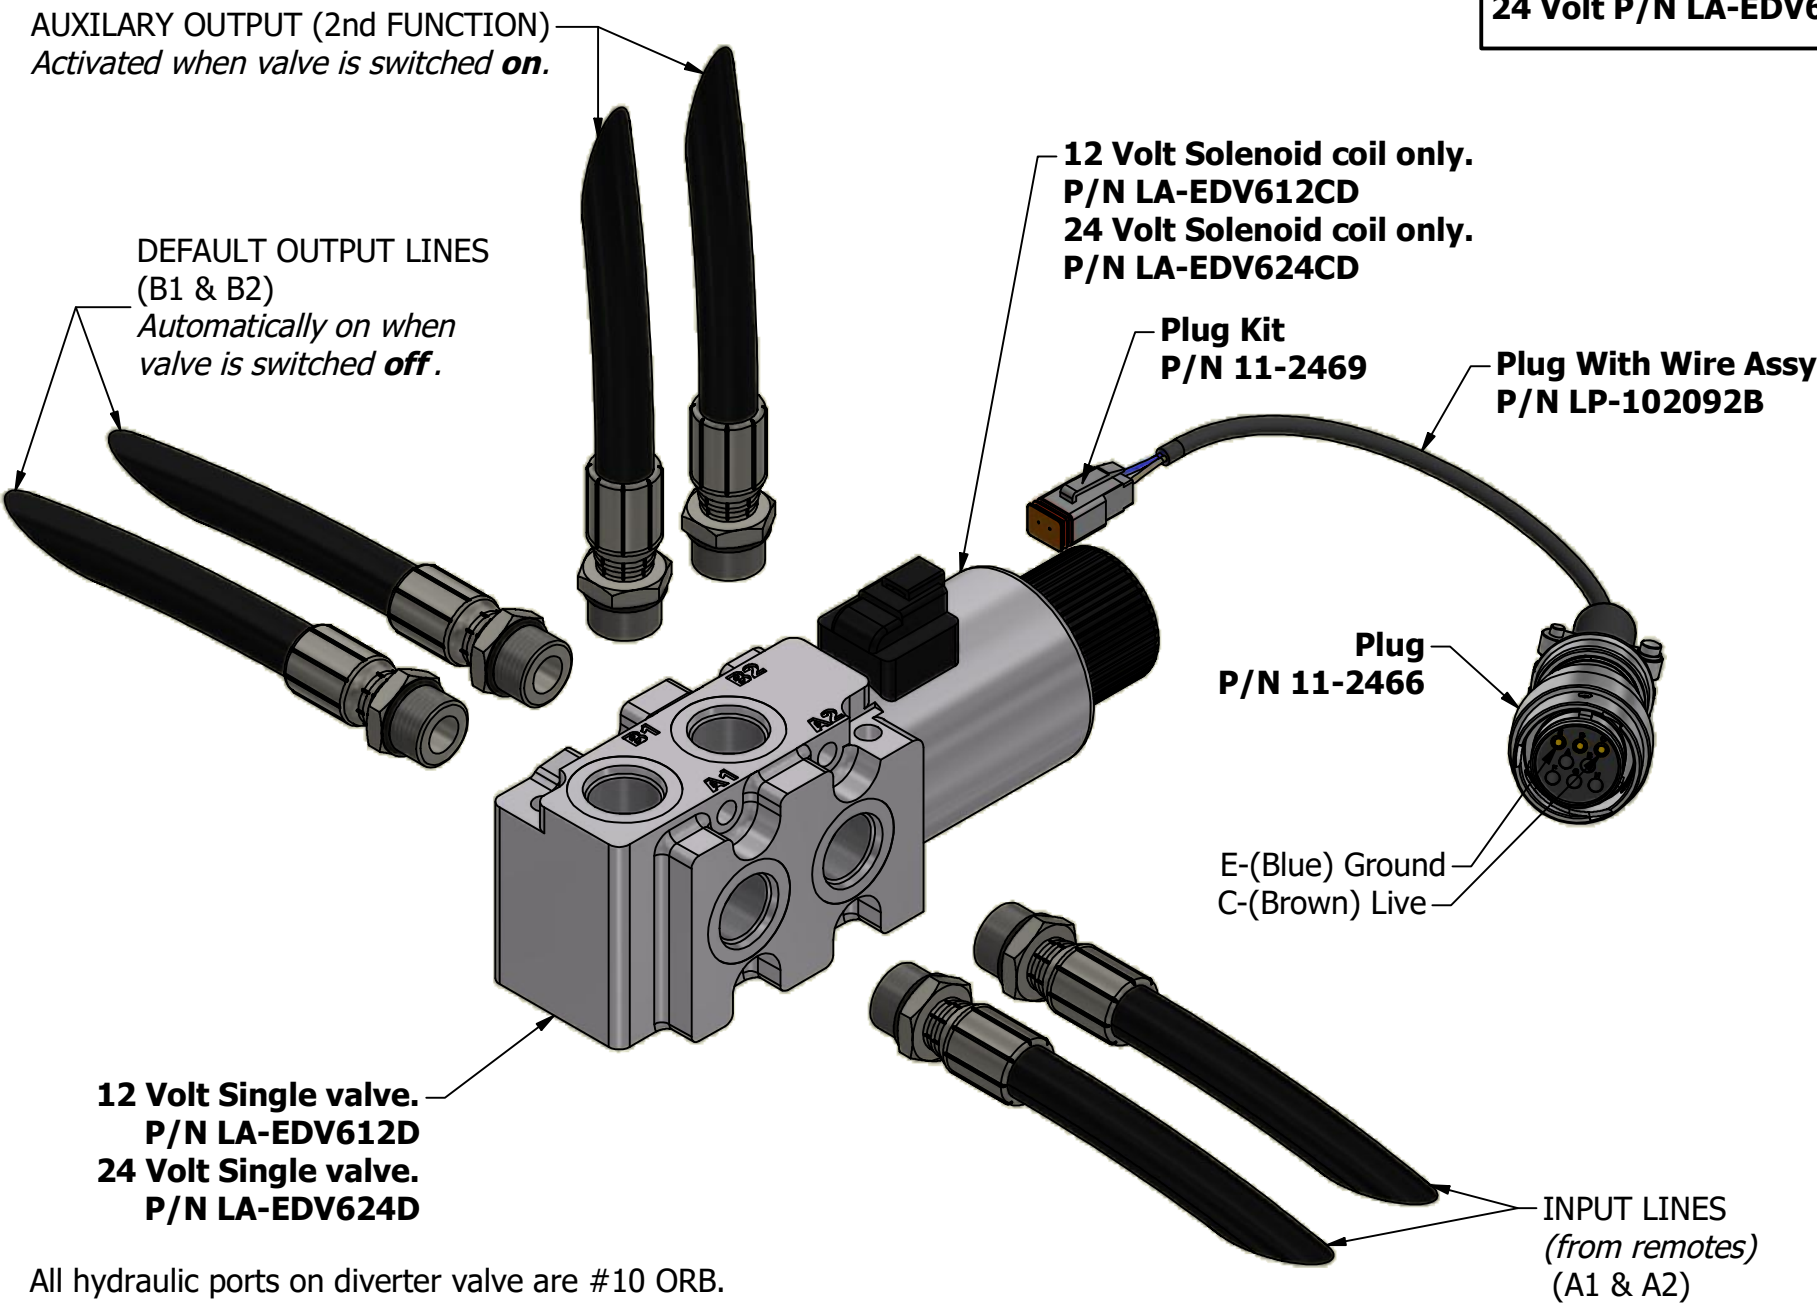

Single Diverter Valve Plumbing & Electrical Directions

Complete Kit C/W All parts shown on page 1 and 2.
12 Volt P/N LA-EDV6K12DB
24 Volt P/N LA-EDV6K24DB

All hydraulic ports on diverter valve are #10 ORB.

Tractor Side Assembly

**Complete Kit C/W All parts shown on page 1 and 2.
12 Volt P/N LA-EDV6K12DB
24 Volt P/N LA-EDV6K24DB**

**Tractor side C/W all parts shown on page 2.
P/N LP-102089B**

Diverter Valve Electrical Diagram